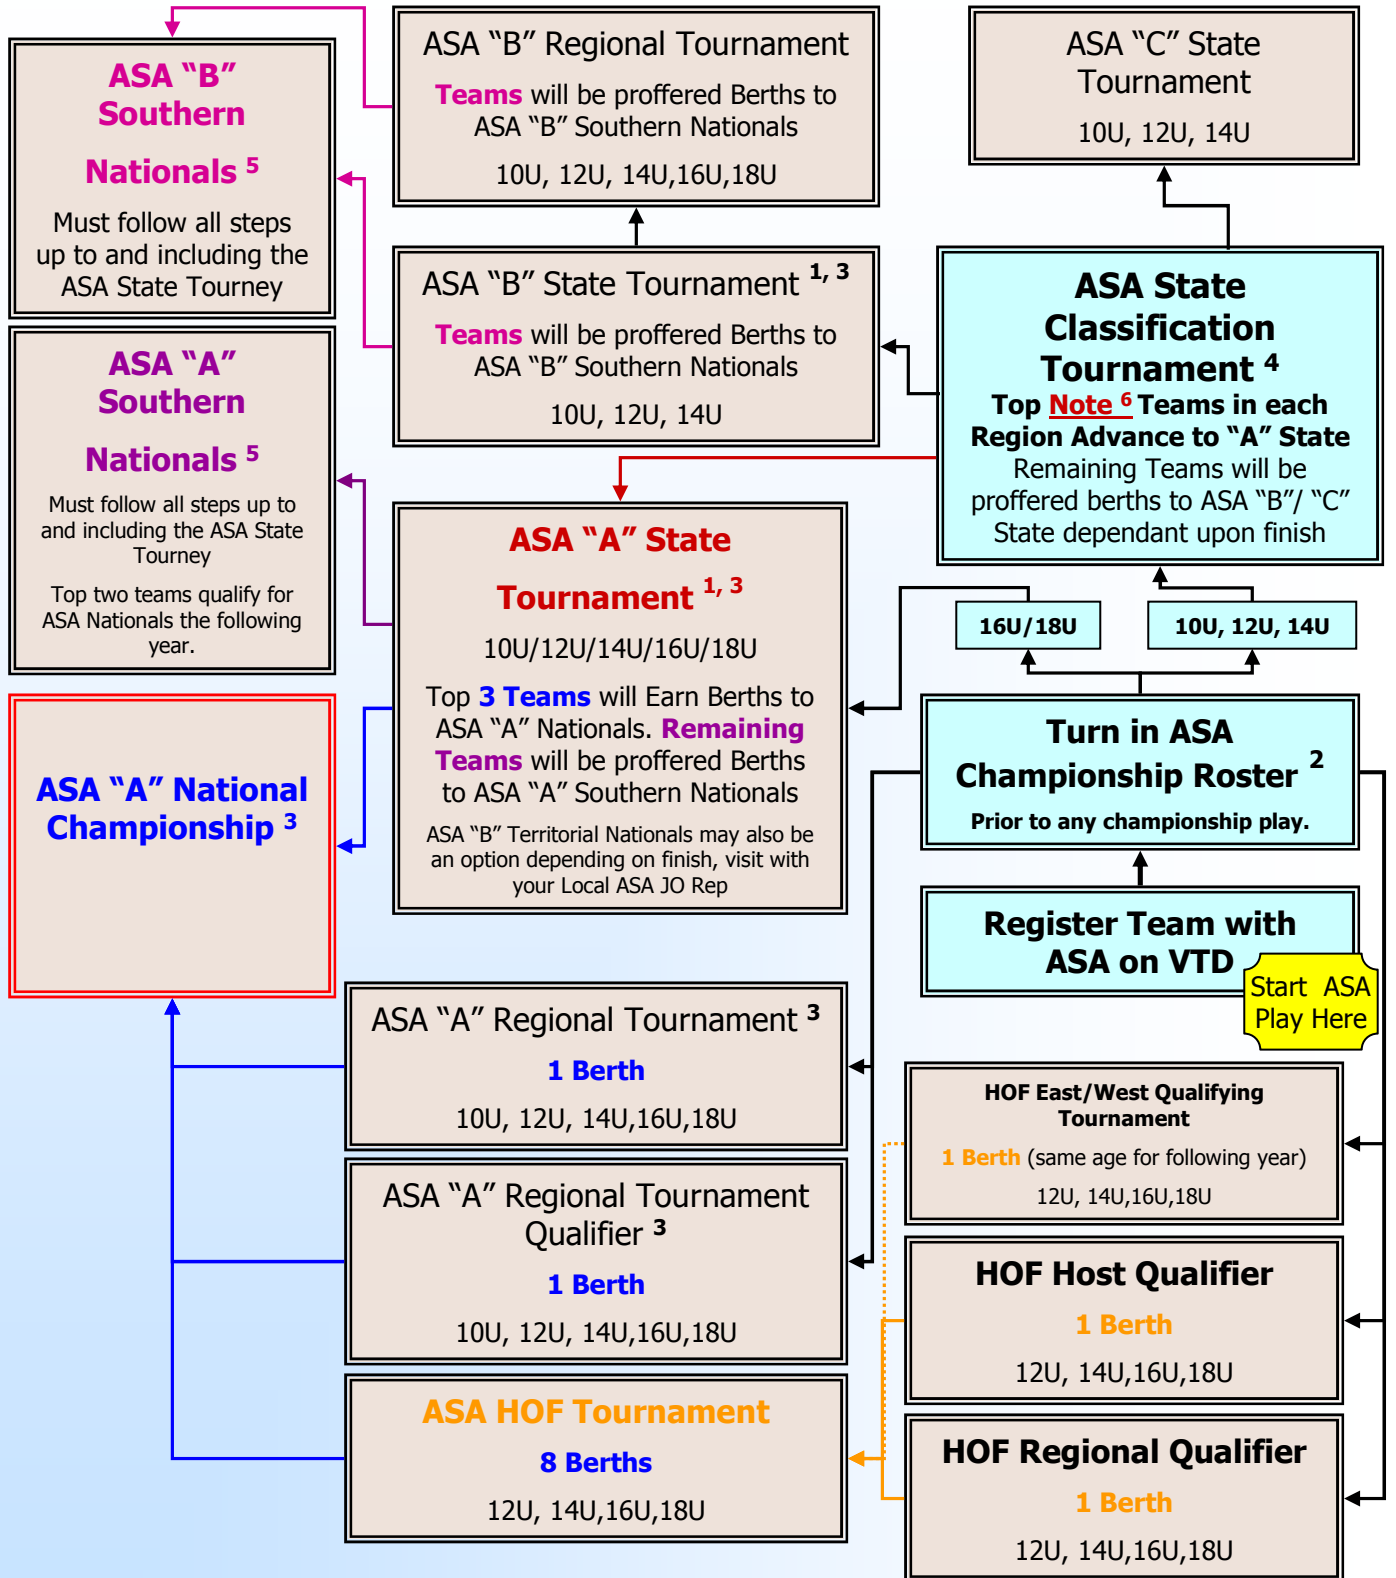

Okla. ASA Road to Championship Play

- 1) The National Entry Fee will be due immediately upon Qualifying at the State Tournament
- 2) ASA Championship Roster may only be signed by the State JO Commissioner (JoAnn McGuire) or Shural Knippers. Allow time for the signing process.
- 3) You must play the ASA Classifier & State tournaments as applicable to advance to any level of Championship play.
- 4) The State entry fee will be due immediately upon Qualifying at the Classification Tournament
- 5) You may play in the "Territorial" National closest to you.
- 6) The State Classification board, prior to the start of the qualification tournament, will assign the #of berths to each state tournament based on the strength of the district and the order of finish in the district.